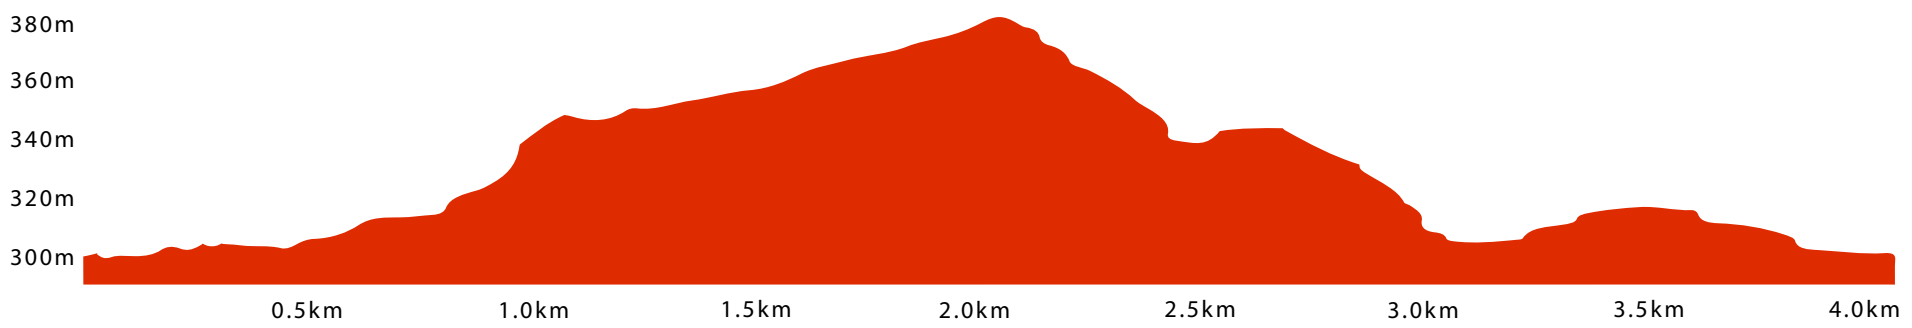

- 1** START/FINISH
- 2** SCION BUSH TRACK
- 3** FEED/TECH (double sided)
- 4** SCION CLIMB
- 5** AREPA
- 6** MINI DH
- 7** SKID TRACK TO OLD EXIT
- 8** OLD EXIT
- 9** DSP SCION FENCE LINE

 [DOWNLOAD MAP](#)

LAP LENGTH 4.3KM

TRAIL GRADE 2-4

ELEVATION GRAIN 83M PER LAP